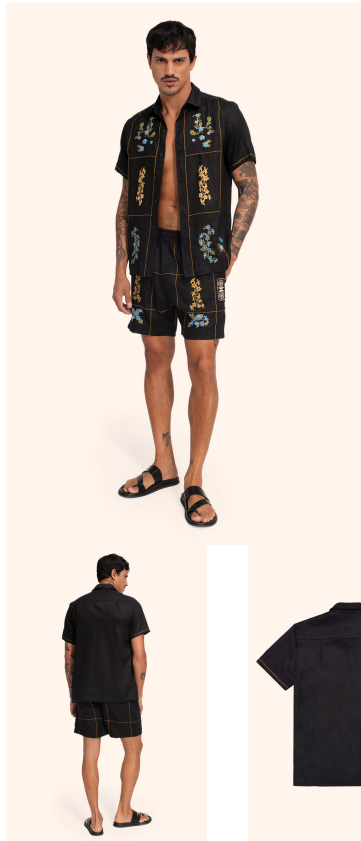

Stock Status	Size	Price
In stock	L	$180.00
In stock	M	$180.00
In stock	S	$180.00
In stock	XS	$180.00

Stock Status	Size	Price
Only 1 left in stock	L	~~$180.00~~ $72.00
Only 2 left in stock	M	~~$180.00~~ $72.00
Only 2 left in stock	S	~~$180.00~~ $72.00
Only 2 left in stock	XS	~~$180.00~~ $72.00

Stock Status	Size	Price
Only 2 left in stock	L	~~$140.00~~ $56.00
Only 2 left in stock	M	~~$140.00~~ $56.00
Only 2 left in stock	S	~~$140.00~~ $56.00
Only 1 left in stock	XL	~~$140.00~~ $56.00
Only 2 left in stock	XS	~~$140.00~~ $56.00

Stock Status	Size	Price
In stock	L	$150.00
In stock	M	$150.00

Stock Status	Size	Price
In stock	L	$170.00
In stock	M	$170.00

Stock Status	Size	Price
Only 1 left in stock	L	$150.00