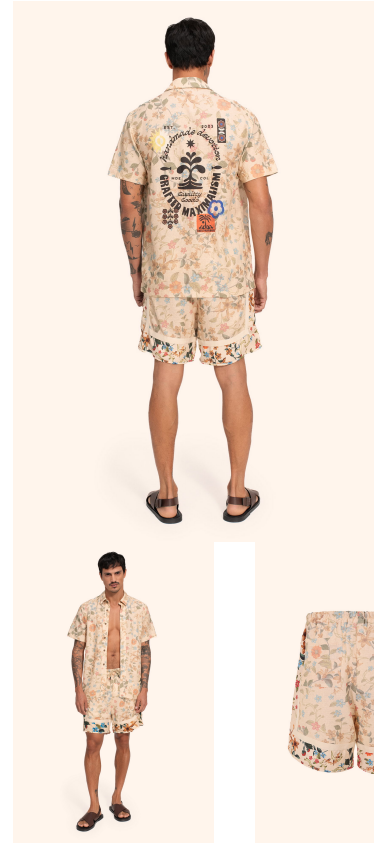

Stock Status	Size	Price
In stock	L	$170.00
In stock	M	$170.00
In stock	S	$170.00

Stock Status	Size	Price
In stock	L	$150.00
In stock	M	$150.00
In stock	S	$150.00
In stock	XL	$150.00

Stock Status	Size	Price
In stock	32	$140.00
In stock	34	$140.00
In stock	36	$140.00
In stock	38	$140.00