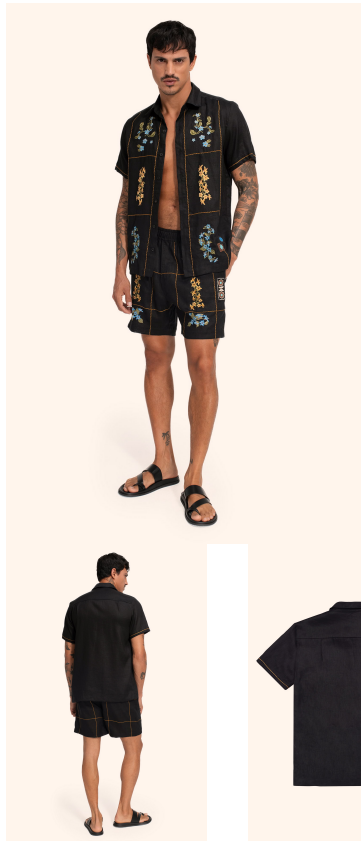

Stock Status	Size	Price
In stock	L	$180.00
In stock	M	$180.00
In stock	S	$180.00
In stock	XS	$180.00

Stock Status	Size	Price
Only 1 left in stock	L	~~$180.00~~ $72.00
Only 2 left in stock	M	~~$180.00~~ $72.00
Only 2 left in stock	S	~~$180.00~~ $72.00
Only 2 left in stock	XS	~~$180.00~~ $72.00

Stock Status	Size	Price
Only 2 left in stock	L	~~$140.00~~ $56.00
Only 2 left in stock	M	~~$140.00~~ $56.00
Only 2 left in stock	S	~~$140.00~~ $56.00
Only 1 left in stock	XL	~~$140.00~~ $56.00
Only 2 left in stock	XS	~~$140.00~~ $56.00

Stock Status	Size	Price
In stock	L	$150.00
In stock	M	$150.00

Stock Status	Size	Price
In stock	L	$170.00
In stock	M	$170.00

Stock Status	Size	Price
Only 1 left in stock	L	$150.00